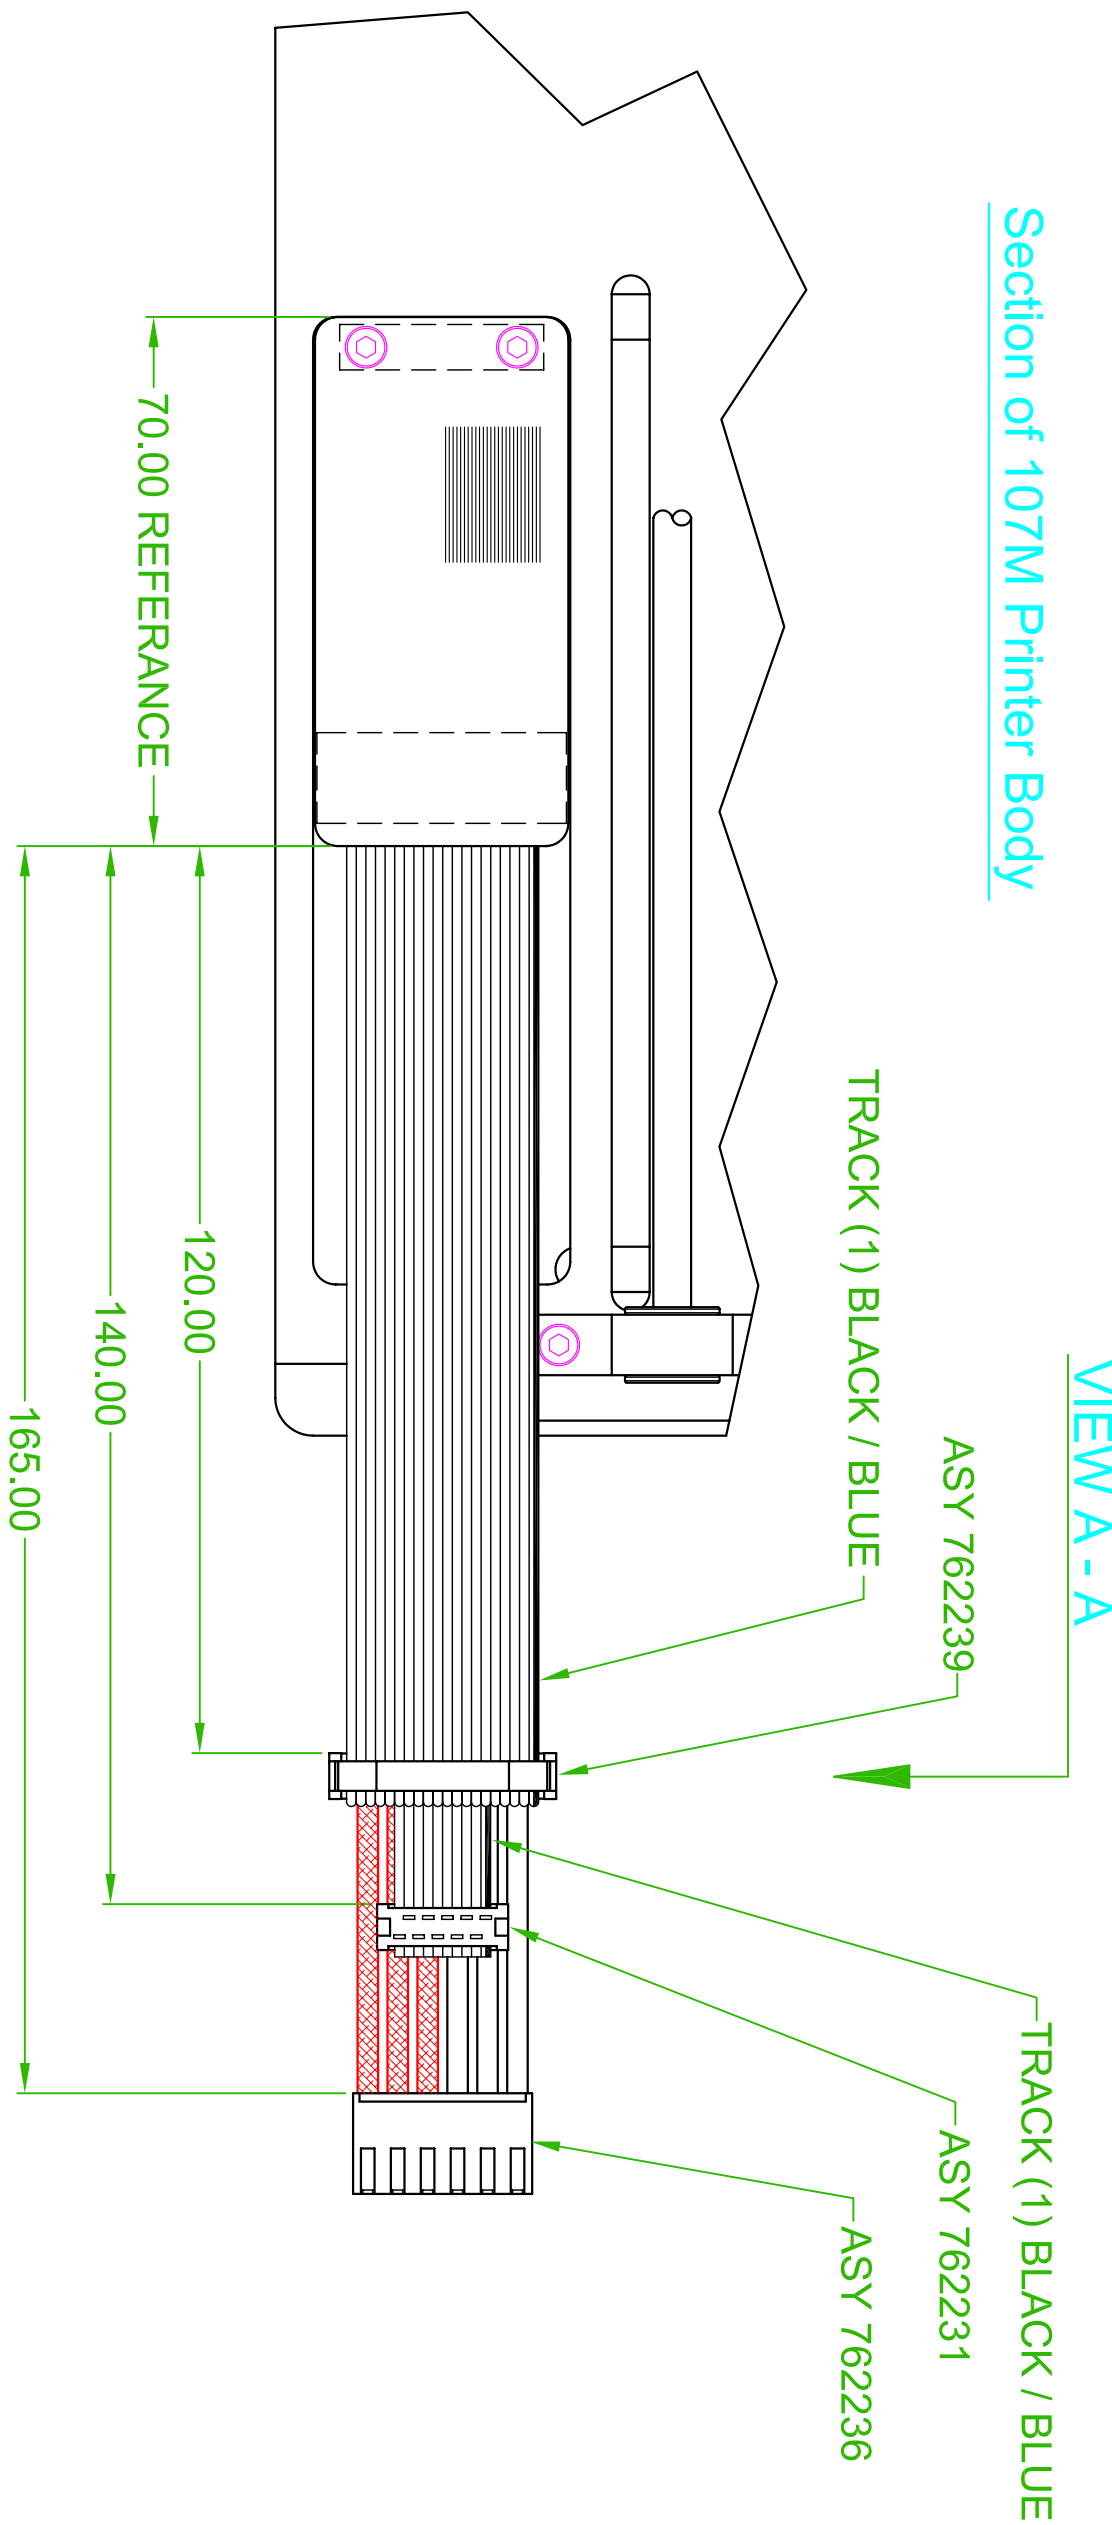

Section of 107M Printer Body

ISSUE	1	DATE	30 APR 2004	MOD No	N/A	REASON	N/A	
MATERIAL	SEE NOTE ABOVE			TITLE			107M RIBBON CABLE DIMENSIONS	
FINISH	NONE			DRAWN			CWP	
DRAWN	CWP	CHECKED	SCALE	NONE			PART NO	REF 767114
OPEN DATE EQUIPMENT LTD				REF 767114				