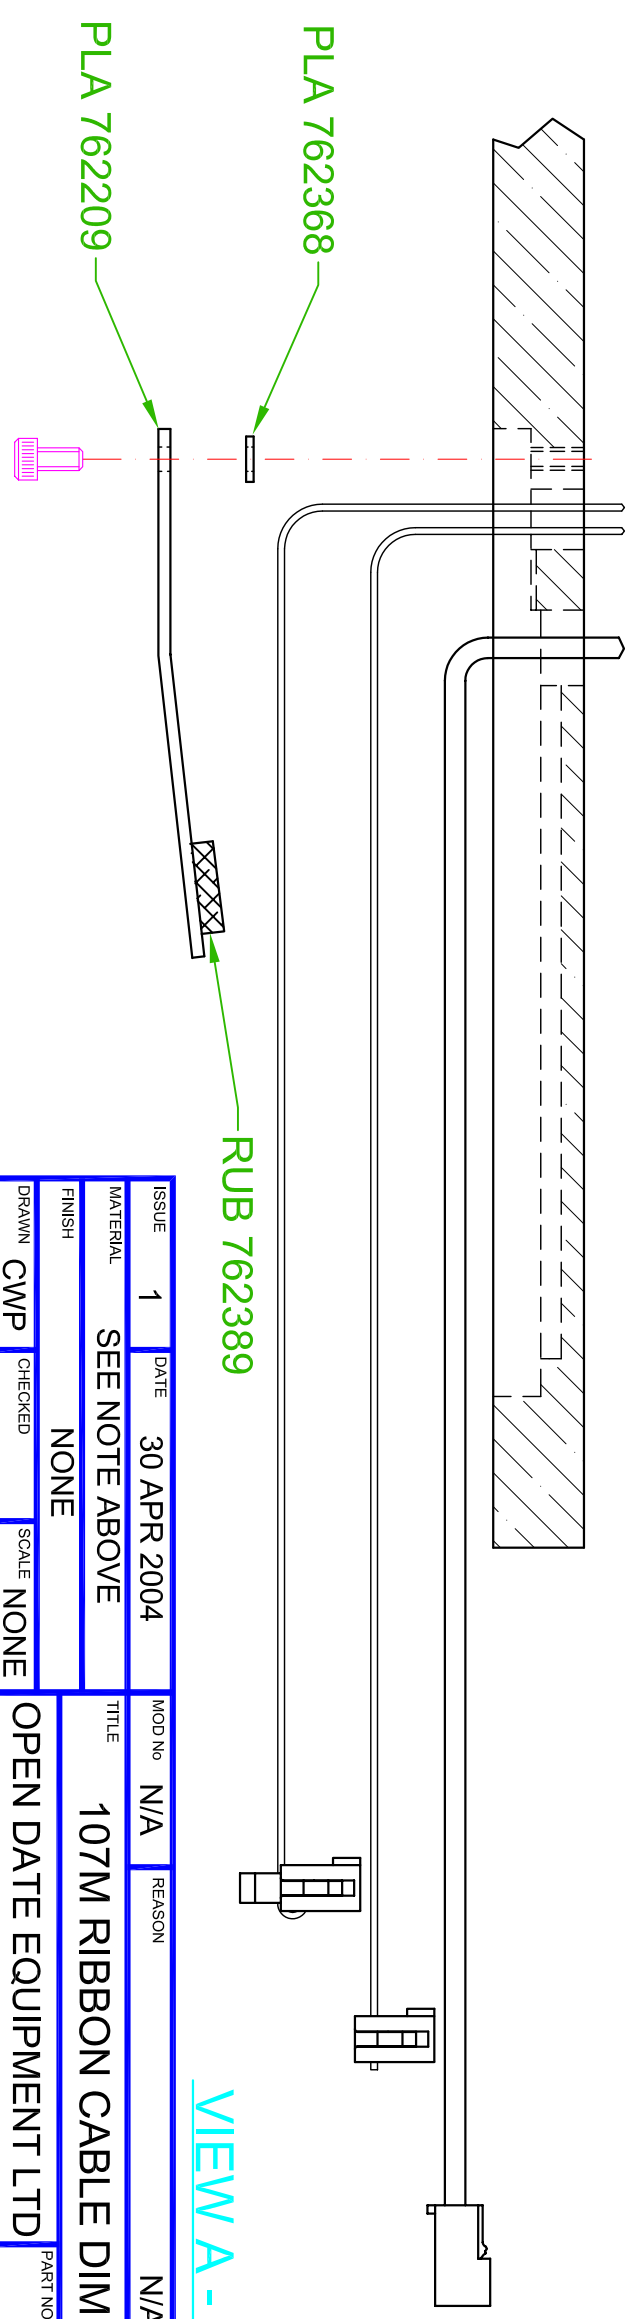

Section of 107M Printer Body

ISSUE	1	DATE	30 APR 2004	MOD No	N/A	REASON	N/A	
MATERIAL	SEE NOTE ABOVE			TITLE			107M RIBBON CABLE DIMENSIONS	
FINISH	NONE			DRAWN			CWP	
DRAWN	CWP	CHECKED	SCALE	NONE			PART NO	REF 767114
OPEN DATE EQUIPMENT LTD				REF 767114				