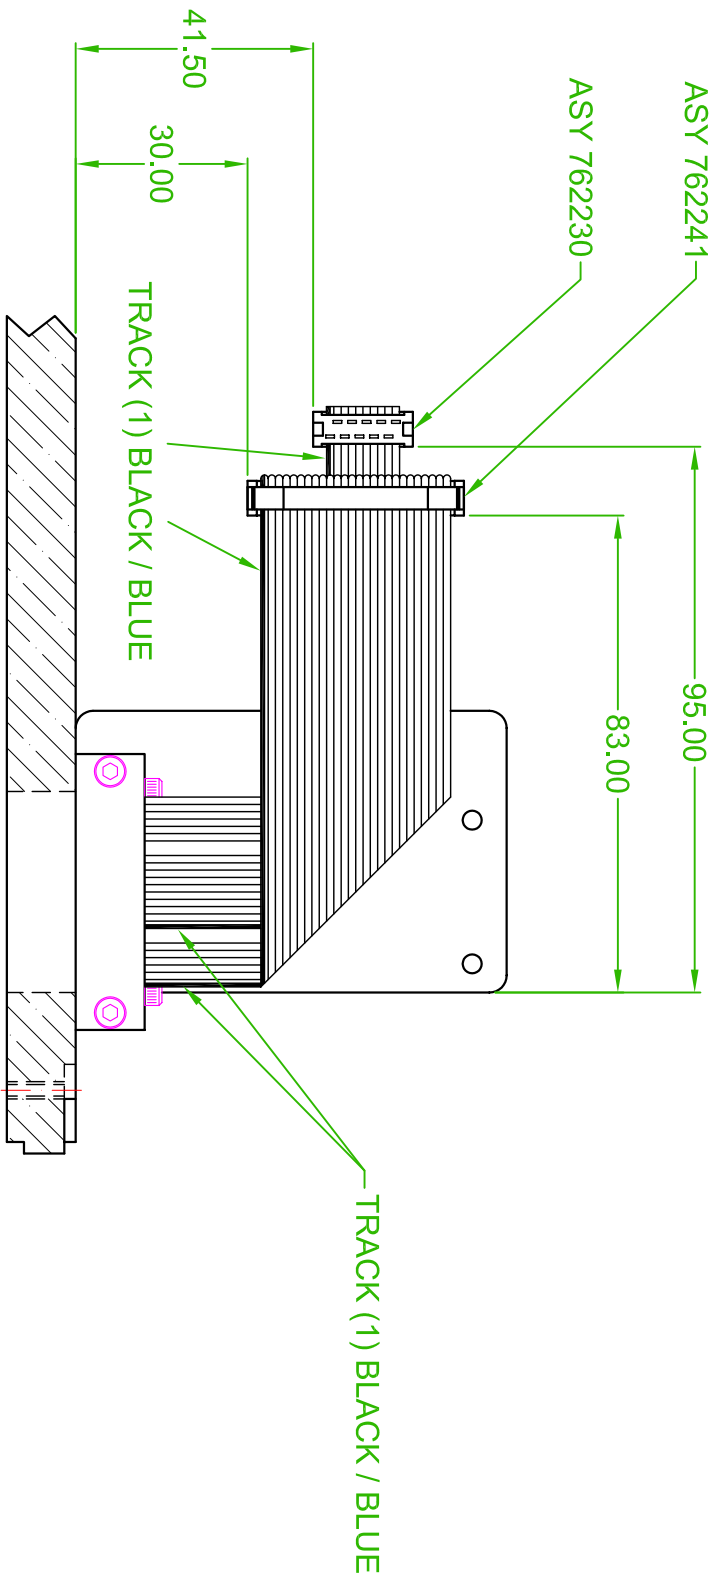

Part View of 53CL Printer Body (Cassette Removed)

View Underside of 53CL Printer (Printhead removed for Clarity)

ISSUE	1	DATE	05 MAY 2004	MOD No	N/A	REASON	N/A
MATERIAL	SEE NOTE ABOVE						
FINISH	NONE						
DRAWN	CWP	CHECKED		SCALE	NONE		
OPEN DATE EQUIPMENT LTD				PART NO	REF 767117		