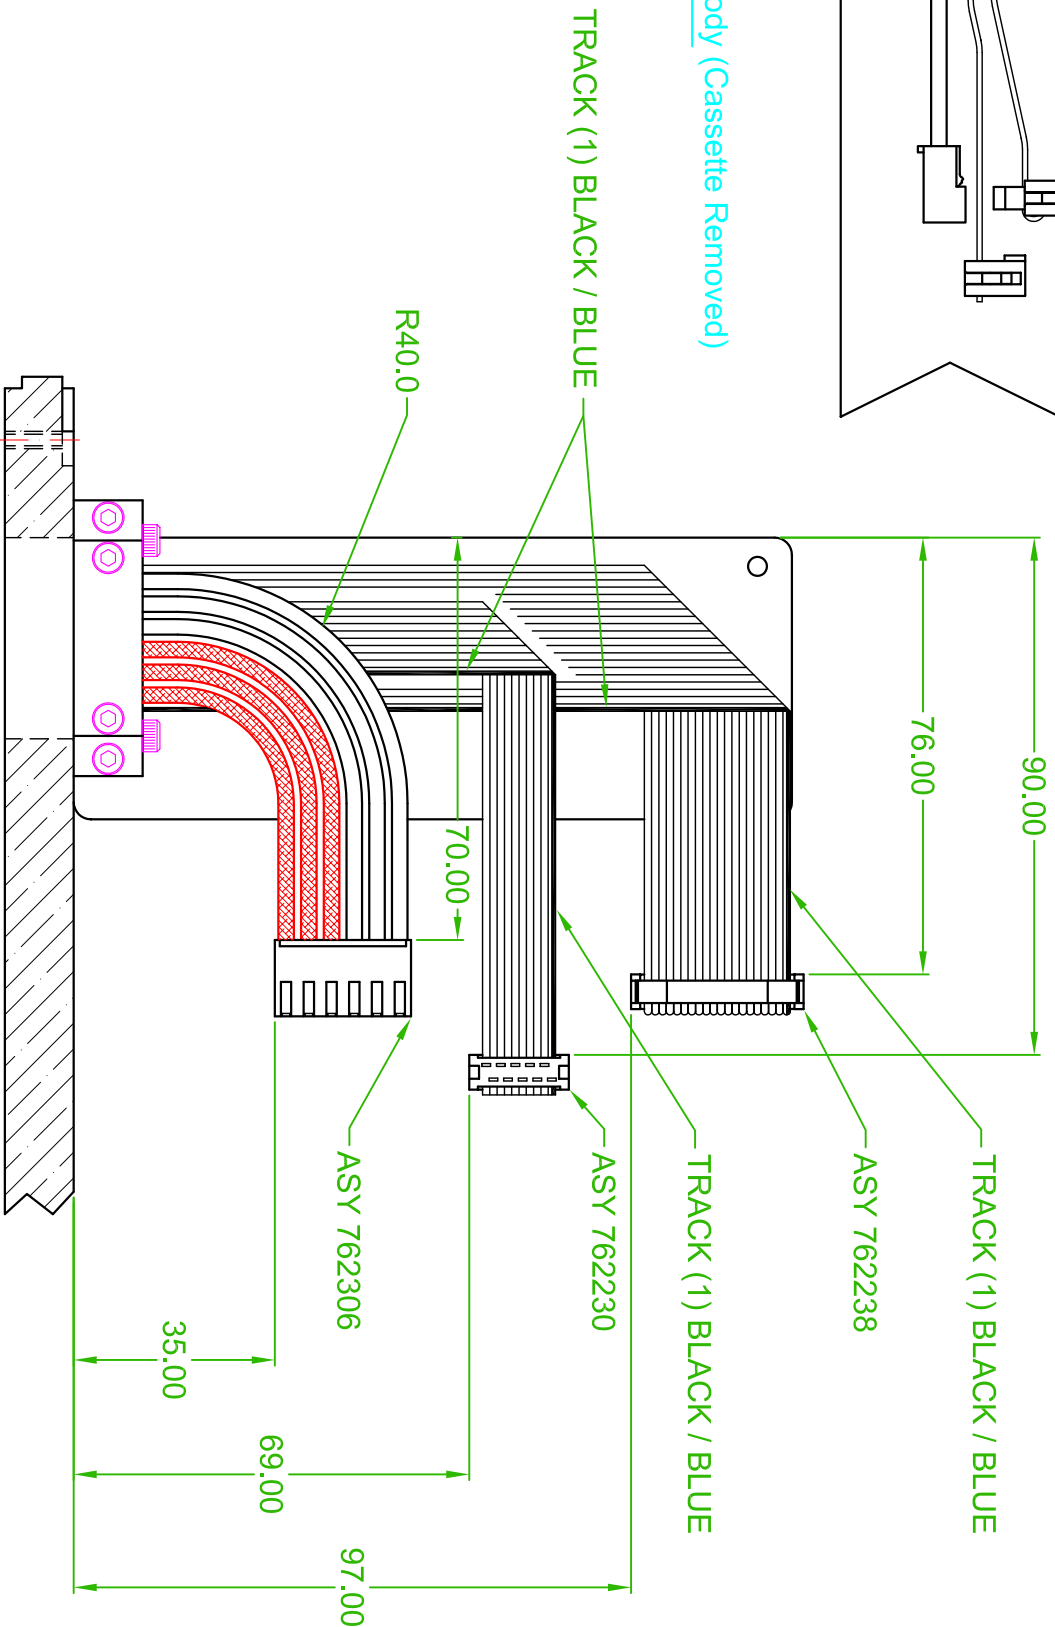

Part View of 107CR Printer Body (Cassette Removed)

View Underside of 107CR Printer (Printhead removed for Clarity)

ISSUE	1	DATE	07 MAY 2004	MOD No	N/A	REASON	N/A
MATERIAL	SEE NOTE ABOVE						
FINISH	NONE						
DRAWN	CWP	CHECKED		SCALE	NONE		
TITLE				107CR RIBBON CABLE DIMENSIONS			
DRAWN				OPEN DATE EQUIPMENT LTD			
PART NO				REF 767120			